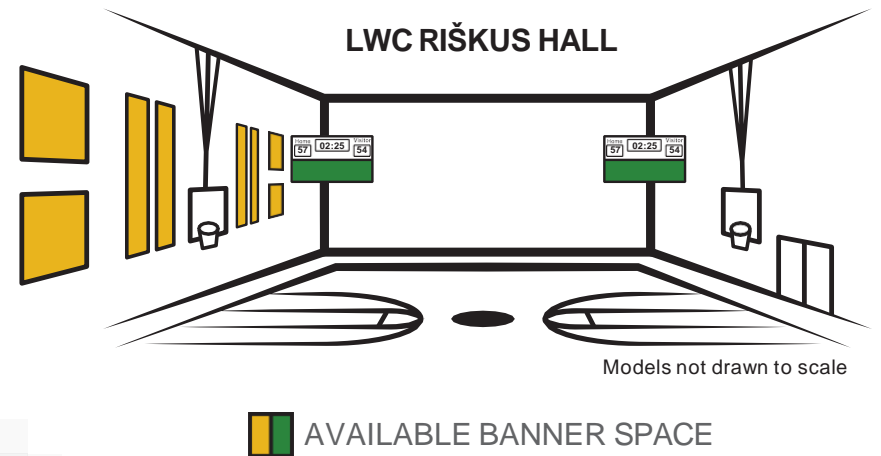

FAST FACTS

- **40,000+** visits to the LWC Riškus Hall each year by athletes, spectators, shoppers & more!
- **7+** sports leagues, including basketball, volleyball, soccer, pickleball, and table tennis. Seasonal sports camps too!
- **10+** annual cultural events, including Lithuanian folk dancing concerts, holiday bazaars, a fashion show & more!
- **10+** advertising banners available. Your banner can include your business logo, slogan and personalized message.

BANNER PLACEMENT OPTIONS

GENERATE exposure for your brand. REACH thousands of customers. SUPPORT the LWC.