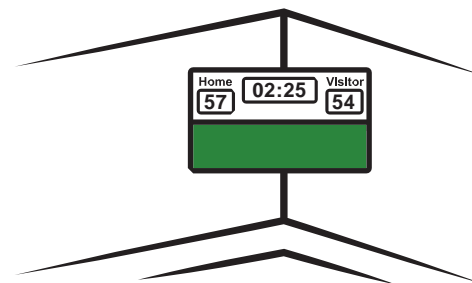

LWC EMERALD BANNERS

Scoreboards

INCLUDED SERVICES

- ✓ Full color printing
- ✓ Metal frame reinforcement
- ✓ Installation

Quantity Available

2

Material

Heavy-duty vinyl

Display

Under scoreboard

Size & Orientation

8' x 4' - Horizontal

Visibility

Excellent

Fee

$2000 (1 year)
$3600 (2 years)